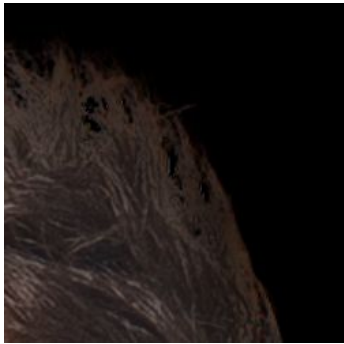

- White background glow.

- Executed correctly.

- Task has not been made.

Agnieszka M.

- White background glow.
- White spots under character feat.

- OK

- Hairs clip-map is torned.

- Task completed.

- ok

Elżbieta D.

- Wrong layer names.
- Shadow is out of canvas.
- Brand logo is not removed.
- White glow in hairs cut out.
- Black spot on face.

- Poor burn tool usage.

- White background in range of clip-map

- OK.

- Brand logo is removed but purple rectangle is still there.

Ireneusz B.

- White background glow.

- Clip map is weak.

- Hairs aren't cut out well.

- Visible color variations.

- Well done.