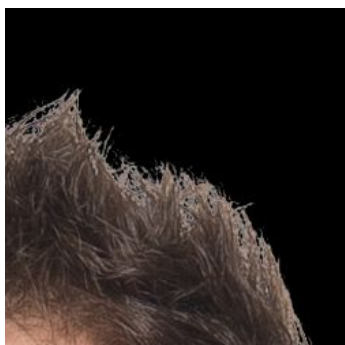

- OK.

- Brand logo is removed but purple rectangle is still there.

Ireneusz B.

- White background glow.

- Clip map is weak.

- Hairs aren't cut out well.

- Visible color variations.

- Well done.

Jerzy T.

- White background glow.
- Not very nice shadow.
- Shadow is cut.

- Task has not been made.

- Task has not been made.

- Done properly.

- Brand logo is removed but purple rectangle is still there.

Kamil G.