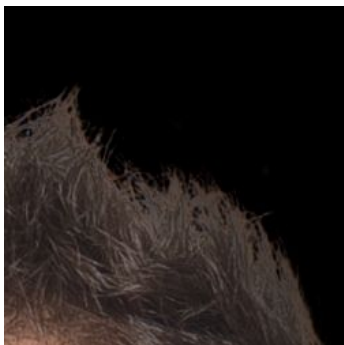

Rafał G.

- OK.

- Lack of burn tool

- Rugged hair clip-map.

- OK.

- OK.