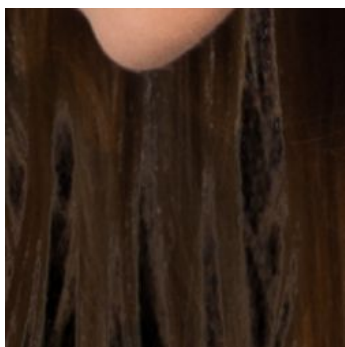

- White background glow.

- Executed correctly.

- Task has not been made.

Agnieszka M.

- White background glow.
- White spots under character feat.

- OK

- Hairs clip-map is torned.

- Task completed.

- ok

Elżbieta D.

- Wrong layer names.
- Shadow is out of canvas.
- Brand logo is not removed.
- White glow in hairs cut out.
- Black spot on face.

- Poor burn tool usage.

- White background in range of clip-map

- OK.

- Brand logo is removed but purple rectangle is still there.

Ireneusz B.

- White background glow.

- Clip map is weak.

- Hairs aren't cut out well.

- Visible color variations.

- Well done.