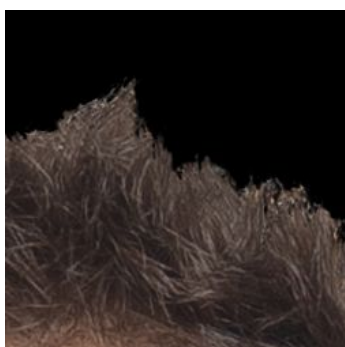

- OK

- Brand logo is removed but purple rectangle is still there.

Wojciech W.

- Shadow is nearly invisible
- Rugged hairs on white background

- Lack of burn.

- Rugged hairs.

- OK.

- OK.