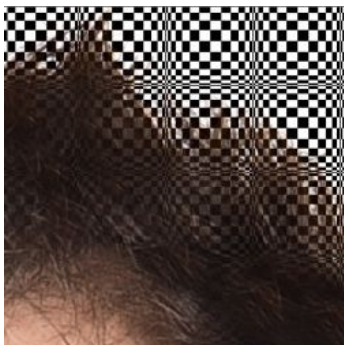

- OK.

- OK.

Michał W.

- Wrong layer names.
- Body and shadow laier is merged.
- Wrong shadow.
- White spots under feats
- Logo is still there

- Transparent hairs.

- Transparent hairs.
- Missed burn tool properties.