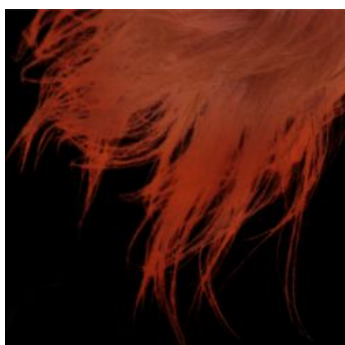

- Missed burn tool setup.