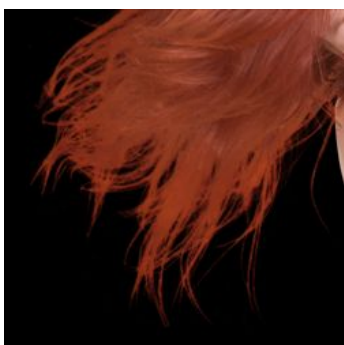

Radostaw S.

- Shadow is out of canvas.
- Poor shadow gradient.

- OK

- Missed burn tool settings.

- Well done.

- Well done.