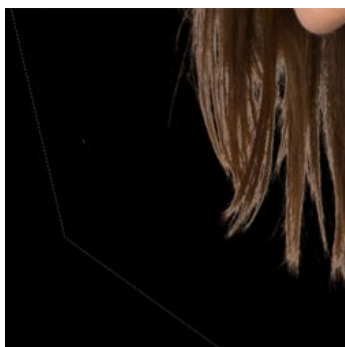

Piotr K.

- Rugged hair clip-map
- White glow under feat.

- A little more burn tool require.

- Lack of burn tool.

- OK.

- OK.

Piotr L.

- White background glow.
- Shadow is too intensive.